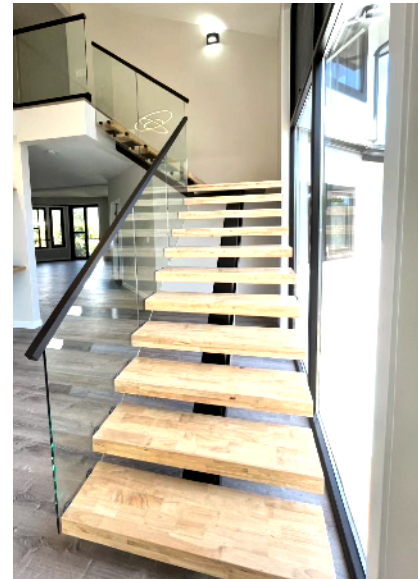

Staircases and Railings

808-466-9683
Customservice@LANDMARKHI.COM
905 UMI ST,#101 HONOLULU, HI 96819

Staircases and Railings

808-466-9683
Customservice@LANDMARKHI.COM
905 UMI ST,#101 HONOLULU, HI 96819