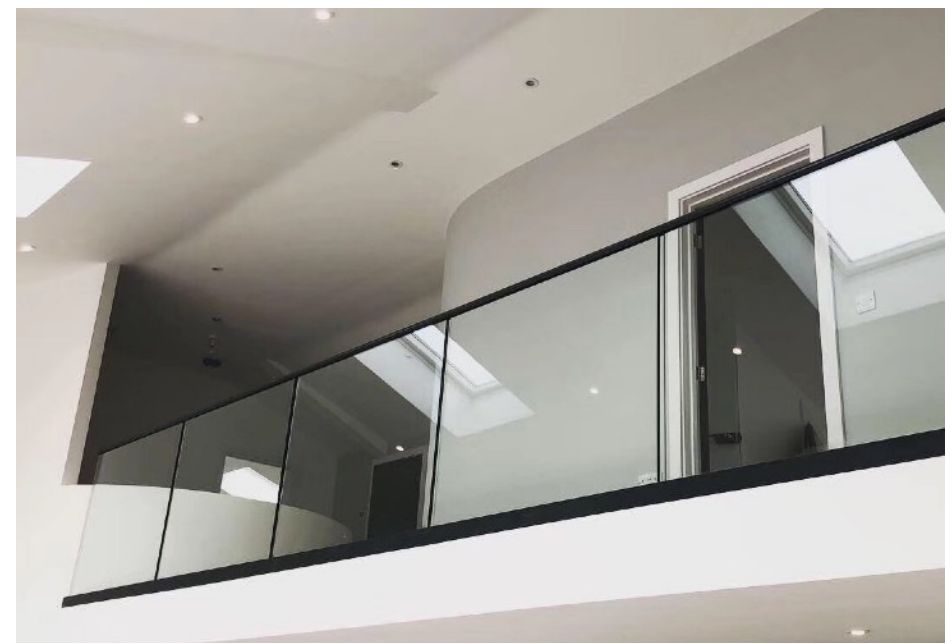

Staircases and Railings

808-466-9683
Customservice@LANDMARKHI.COM
905 UMI ST,#101 HONOLULU, HI 96819

Staircases and Railings

808-466-9683
Customservice@LANDMARKHI.COM
905 UMI ST,#101 HONOLULU, HI 96819