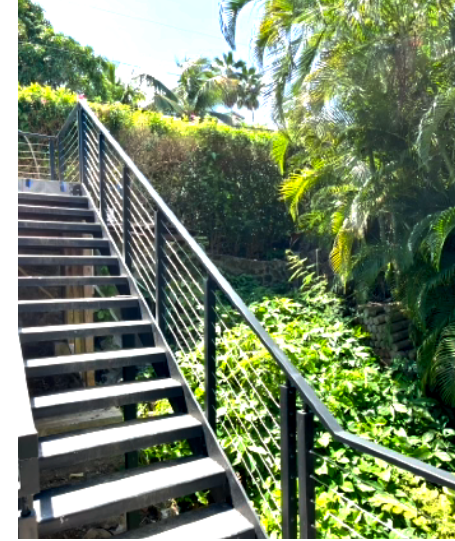

Staircases and Railings

808-466-9683
Customservice@LANDMARKHI.COM
905 UMI ST,#101 HONOLULU, HI 96819

Staircases and Railings

808-466-9683
Customservice@LANDMARKHI.COM
905 UMI ST,#101 HONOLULU, HI 96819