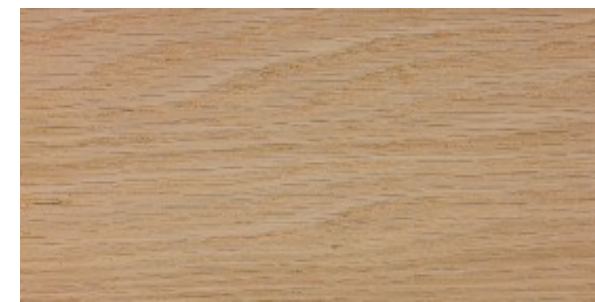

## Landmark Staircase Step Options (Steps can match with wood handrail)

American Red Oak (STS001)

European Beech (STS002)

Rubberwood (STS003)

American Cherry (STS004)

American White Oak (STS005)

Black Walnut (STS006)