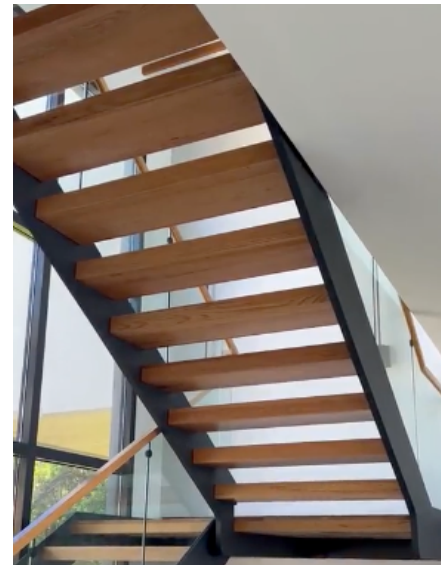

Staircases and Railings

808-466-9683
Customservice@LANDMARKHI.COM
905 UMI ST,#101 HONOLULU, HI 96819

Staircases and Railings

808-466-9683
Customservice@LANDMARKHI.COM
905 UMI ST,#101 HONOLULU, HI 96819