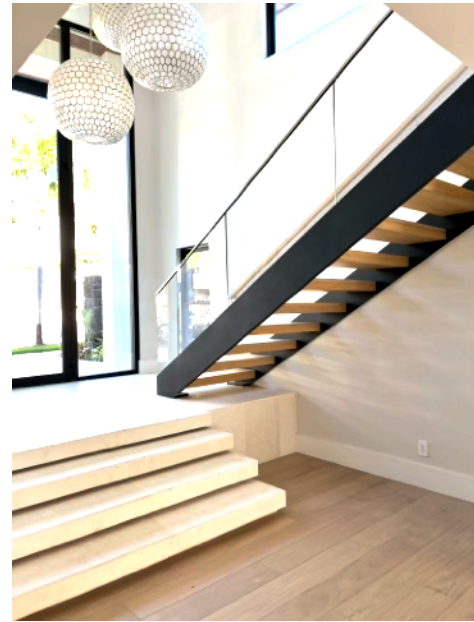

Staircases and Railings

808-466-9683
Customservice@LANDMARKHI.COM
905 UMI ST,#101 HONOLULU, HI 96819

Staircases and Railings

808-466-9683
Customservice@LANDMARKHI.COM
905 UMI ST,#101 HONOLULU, HI 96819