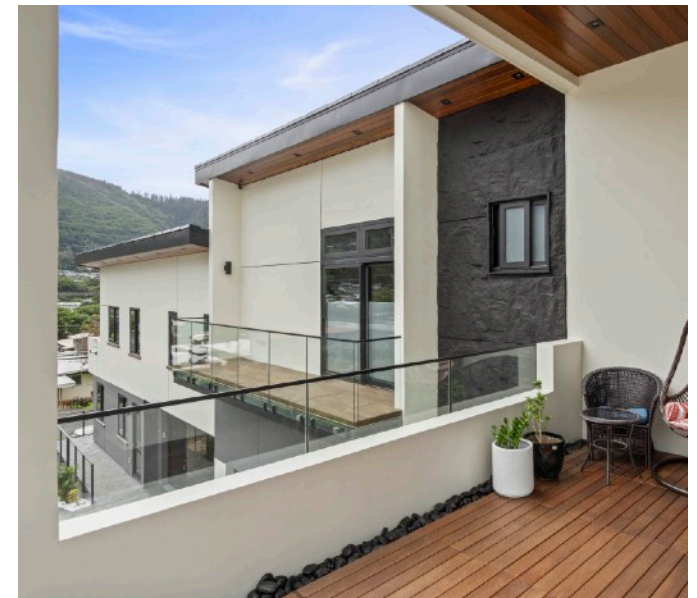

Staircases and Railings

808-466-9683
Customservice@LANDMARKHI.COM
905 UMI ST,#101 HONOLULU, HI 96819

Staircases and Railings

808-466-9683
Customservice@LANDMARKHI.COM
905 UMI ST,#101 HONOLULU, HI 96819