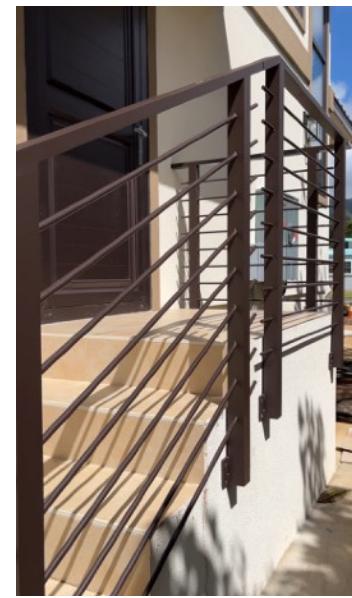

Staircases and Railings

808-466-9683
Customservice@LANDMARKHI.COM
905 UMI ST,#101 HONOLULU, HI 96819

Staircases and Railings

808-466-9683
Customservice@LANDMARKHI.COM
905 UMI ST,#101 HONOLULU, HI 96819