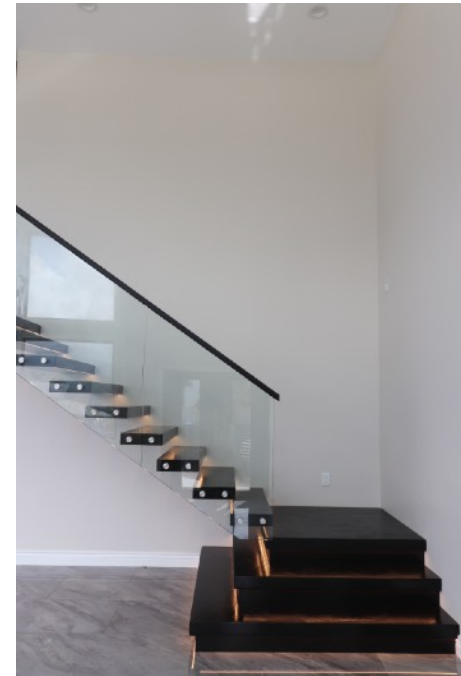

Staircases and Railings

808-466-9683
Customservice@LANDMARKHI.COM
905 UMI ST, #101 HONOLULU, HI 96819

Staircases and Railings

808-466-9683
Customservice@LANDMARKHI.COM
905 UMI ST, #101 HONOLULU, HI 96819