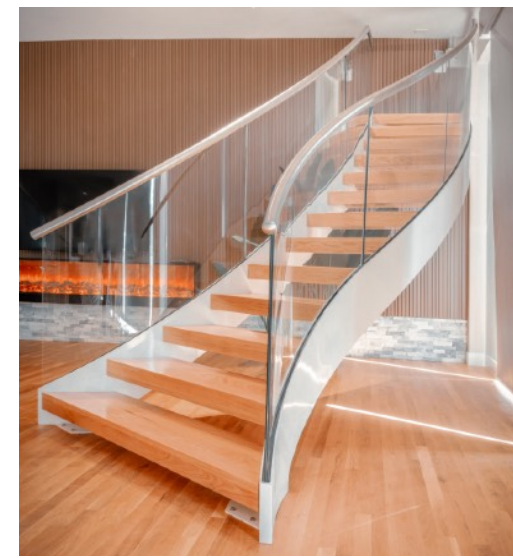

Staircases and Railings

808-466-9683
Customservice@LANDMARKHI.COM
905 UMI ST,#101 HONOLULU, HI 96819

Staircases and Railings

808-466-9683
Customservice@LANDMARKHI.COM
905 UMI ST,#101 HONOLULU, HI 96819