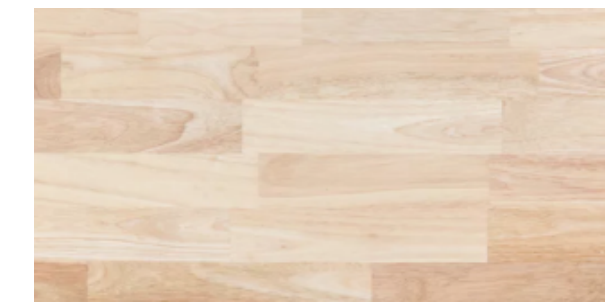

## Landmark Staircase Step Options (Steps can match with wood handrail)

American Red Oak (STS001)

European Beech (STS002)

Rubberwood (STS003)

American Cherry (STS004)

American White Oak (STS005)

Black Walnut (STS006)