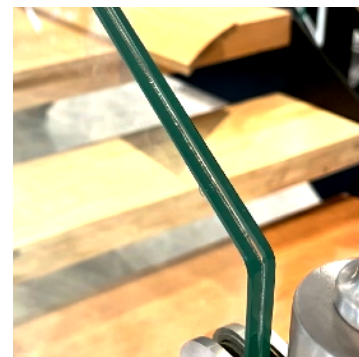

## Landmark Glass Spec

Thickness:0.5"

Thickness:0.5"  
(6mm+1.52pvb+6mm)