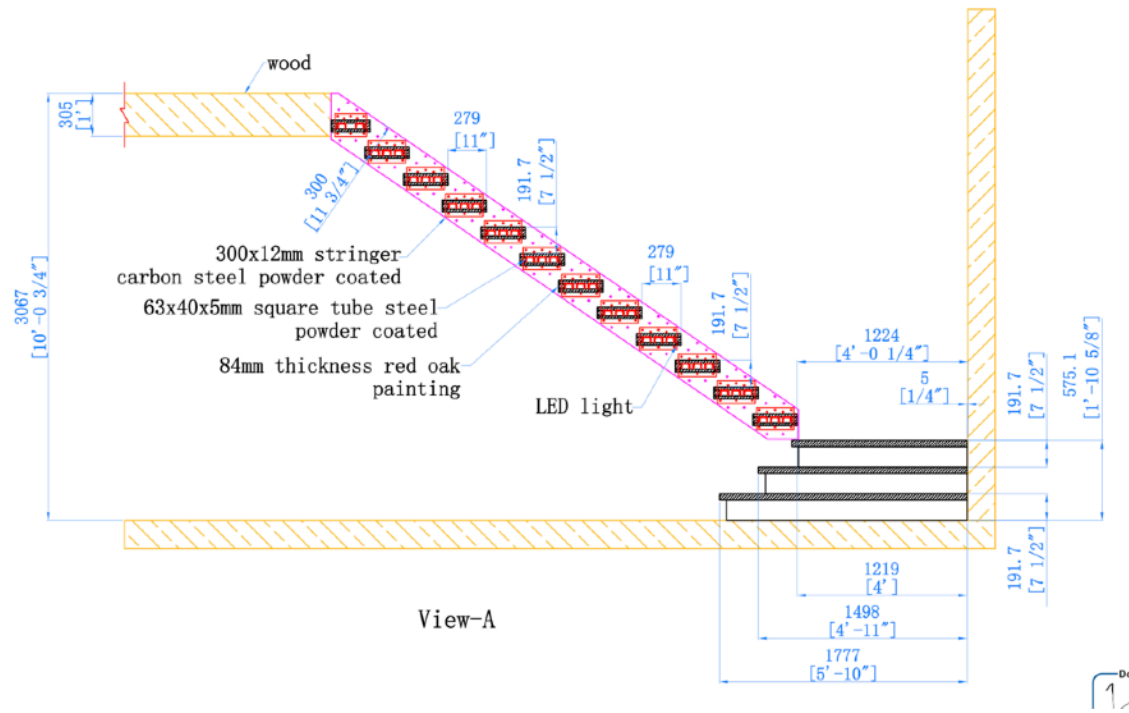

Staircases and Railings

808-466-9683
Customservice@LANDMARKHI.COM
905 UMI ST, #101 HONOLULU, HI 96819

Staircases and Railings

808-466-9683
Customservice@LANDMARKHI.COM
905 UMI ST, #101 HONOLULU, HI 96819