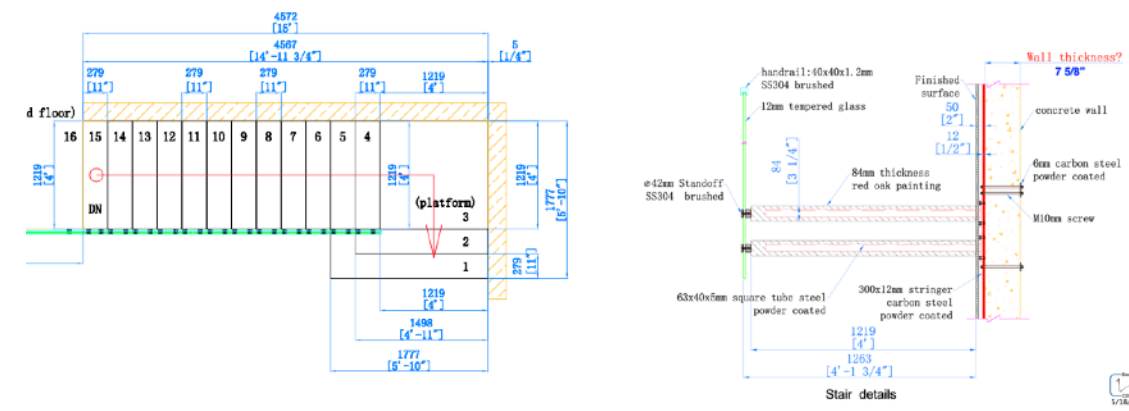

Staircases and Railings

808-466-9683
Customservice@LANDMARKHI.COM
905 UMI ST, #101 HONOLULU, HI 96819

Staircases and Railings

808-466-9683
Customservice@LANDMARKHI.COM
905 UMI ST, #101 HONOLULU, HI 96819